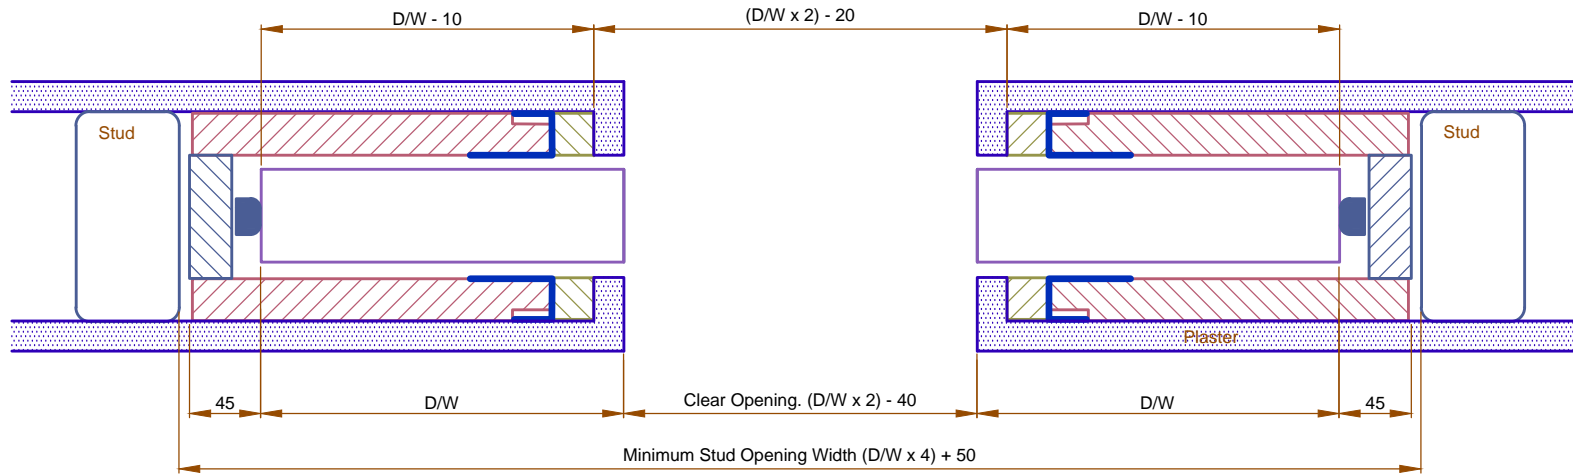

## Double 10mm Plaster Reveal Finish (Flush Jamb)

## Double 10mm Plaster Reveal Finish (Flush Pull)