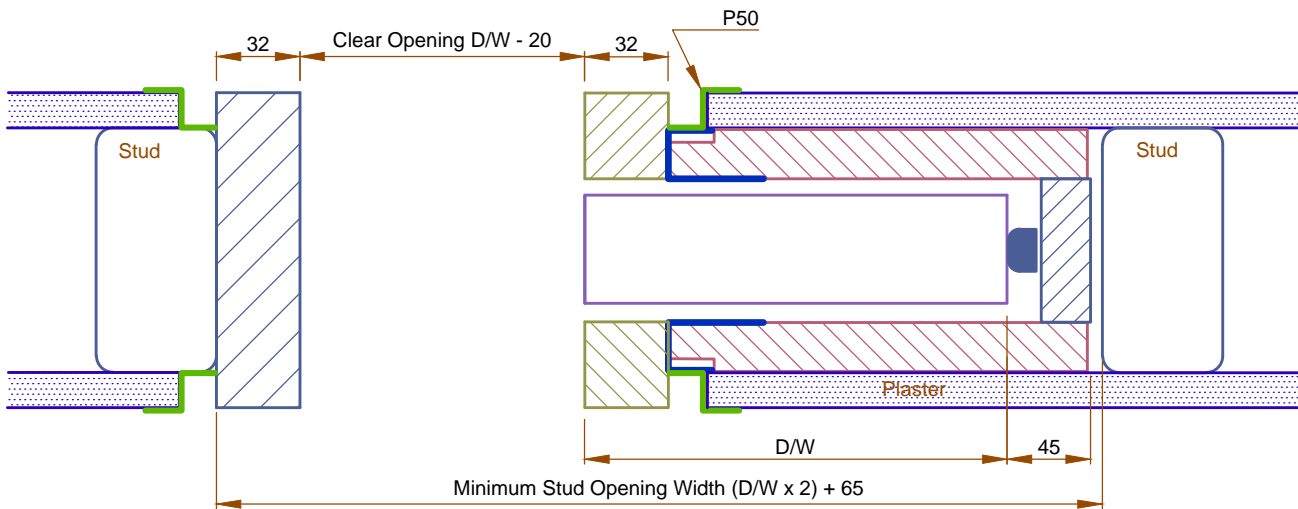

Architectural P50 Shadow Line 32mm Reveal (Flush Jamb)

Architectural P50 Shadow Line 32mm Reveal (Flush Pull)