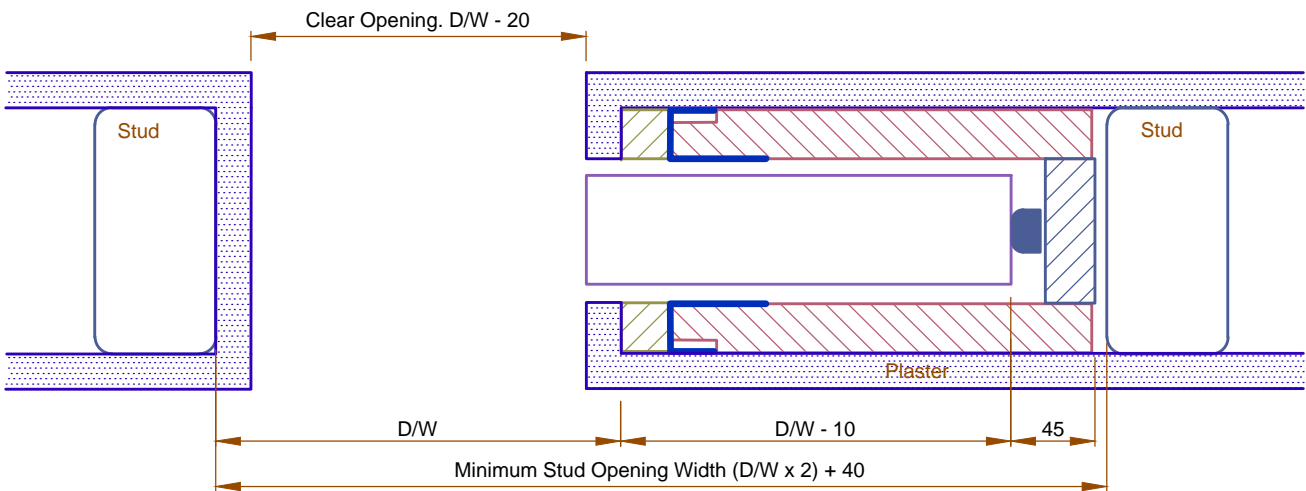

10mm Plaster Reveal No closing jamb - door will close to plaster (Flush Jamb)

10mm Plaster Reveal No closing jamb - door will close to plaster (Flush Pull)